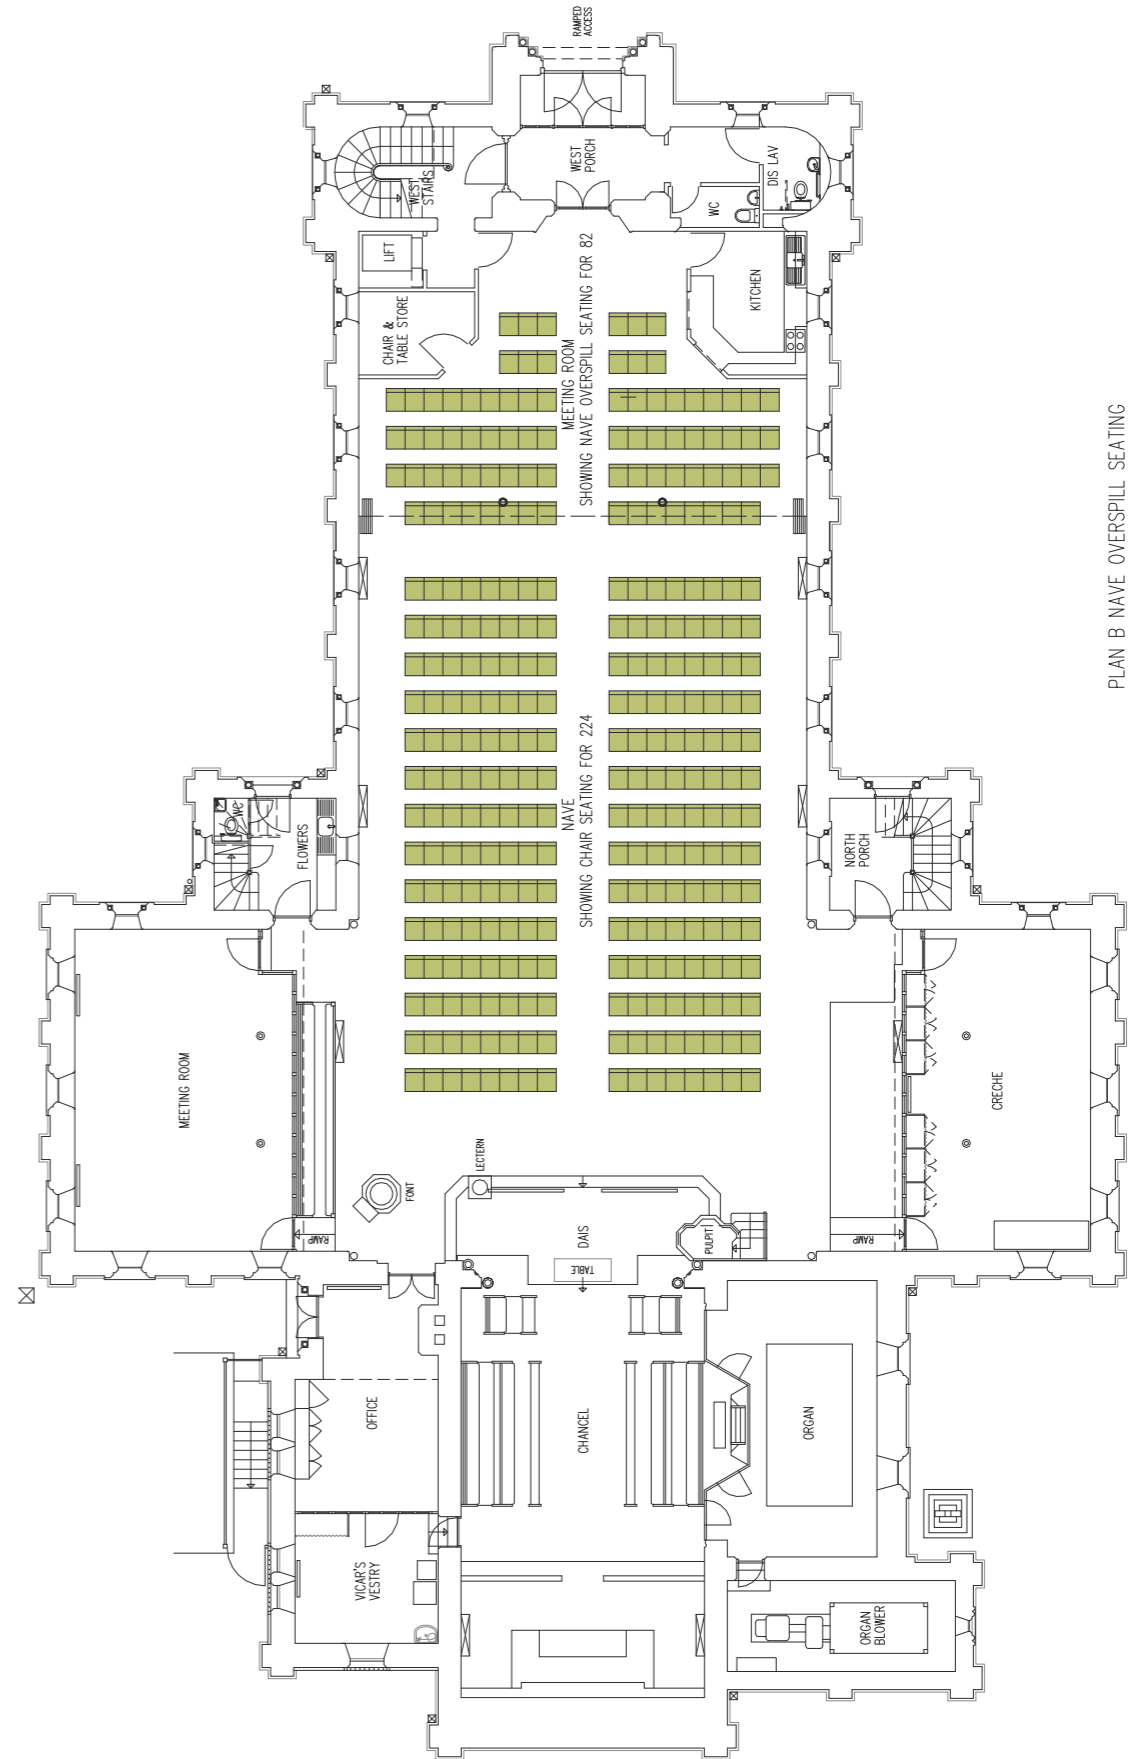

PLAN A LUNCH CLUB TABLES

PLAN B NAIVE OVERSPILL SEATING